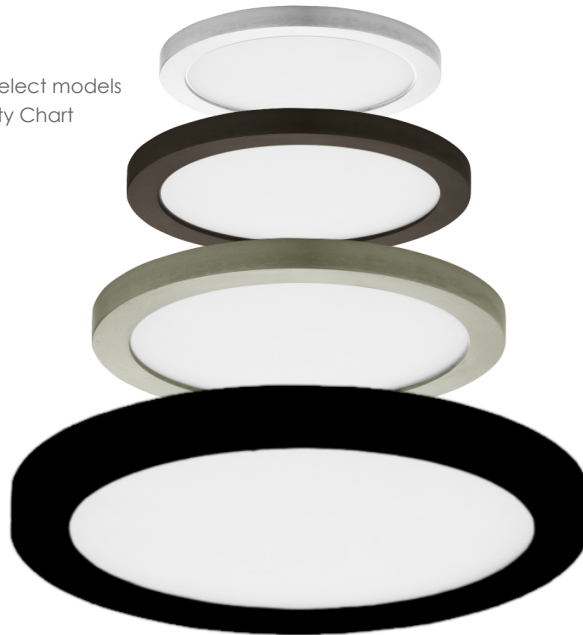

# WAFER | FLUSH/WALL MOUNT

58710 | 58711 | 58712 | 58713 | 58714 | 58715 | 58736 | 58737

58810 | 58812 | 58814 | \*58780 | \*58784

- Range Voltage Input 120-277V
- Die Cast Aluminum frame
- Edge Lit LED technology
- Energy Star and T24 Options
- Patented Driver **WO2022166960A1** Installation on select models
- For Dimmer information: See Dimming Compatibility Chart

Job Name : \_\_\_\_\_  
 Job Type : \_\_\_\_\_  
 Quantity : \_\_\_\_\_  
 Comments : \_\_\_\_\_

**58780WT**  
7" Empty Shell

**58784WTWT**  
Wafer LED 7"  
Emergency Back Up

## PRODUCT DESCRIPTION

Wafer was designed for the discriminate consumer who wants the low profile look of recessed without the high cost. Manufactured of die cast aluminum, Wafer brings ultimate heat dissipation to its edge lit technology. Edge lighting gives very even light distribution while dispersing heat over a larger area. The result of this is longer LED life and better light diffusion.

## MATERIAL:

Aluminum  
Polycarbonate Lens