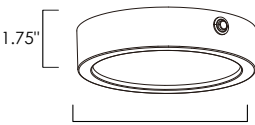

### MODEL DIMENSION

58710	5.5"Ø x 0.5"H	58714	9"Ø x 0.5"H
58711	5.5"Ø x 0.5"H	58715	9"Ø x 0.5"H
58810	5.5"Ø x 0.5"H	58814	9"Ø x 0.5"H
58712	7"Ø x 0.5"H	58736	15"Ø x 0.5"H
58713	7"Ø x 0.5"H	58737	15"Ø x 0.5"H
58812	7"Ø x 0.5"H		
*58784	7"Ø x 1.5"H		

## AVAILABLE SIZES: \*NOMINAL

5" | 7" | 9" | 15"

Ø Diameter

\*58784

Ø 7"  
diameter

**WESTERN DISTRIBUTION CENTER (HEADQUARTER)**  
253 NORTH VINELAND AVE | CITY OF INDUSTRY, CA 91746  
**EASTERN DISTRIBUTION CENTER**  
101 GARDNER PARK | PEACHTREE CITY, GA 30269  
P. 626.956.4200 | F. 626.956.4225 | maximlighting.com